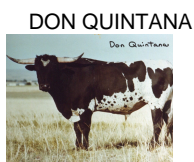

Impressive Design

Date of Birth: 08/12/1980
 Registration 1: 24087

Courtesy of Bill Burton

Impressive Design

IMPRESSIVE

WR 2277

DON QUINTANA

Ranger's Measles